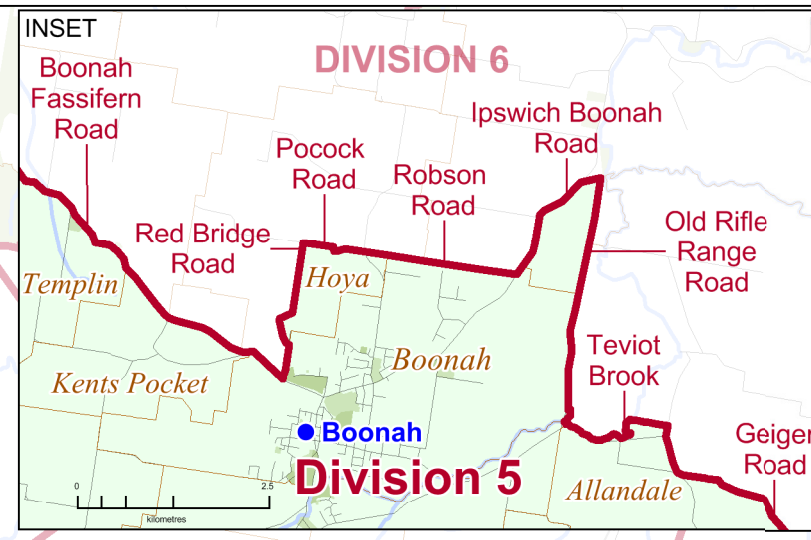

2016
QUEENSLAND
LOCAL GOVERNMENT ELECTIONS
SCENIC RIM REGIONAL
COUNCIL
DIVISION 5

Polling Date: 19 March 2016

- Polling Booth
- Town
- Local Government Area Boundary
- Division Boundary
- Locality Boundary
- Road
- Railway
- Watercourse / Waterbody
- Reserve / Park

DIVISION 5
Location Map

DISCLAIMER
 While every care has been taken to ensure the accuracy of this product, the Electoral Commission Queensland (ECQ) makes no representations or warranties about its accuracy, reliability, completeness or suitability for any particular purpose and disclaims all responsibility and all liability (including, without limitation, liability in negligence) for all expenses, losses, damages (including indirect and consequential damage) and cost which might be incurred as a result of the data being inaccurate or incomplete in any way and for any reason.

This map has been produced by the ECQ as a guide only, to show electoral boundaries and polling booths. It is not an official electoral boundary map.
 © Electoral Commission of Queensland 2015 (Local Government Change Commission)
 © The State of Queensland - 2015 (Department of Natural Resources and Mines)
 © 2015 Pitney Bowes Software Pty Ltd. All rights reserved