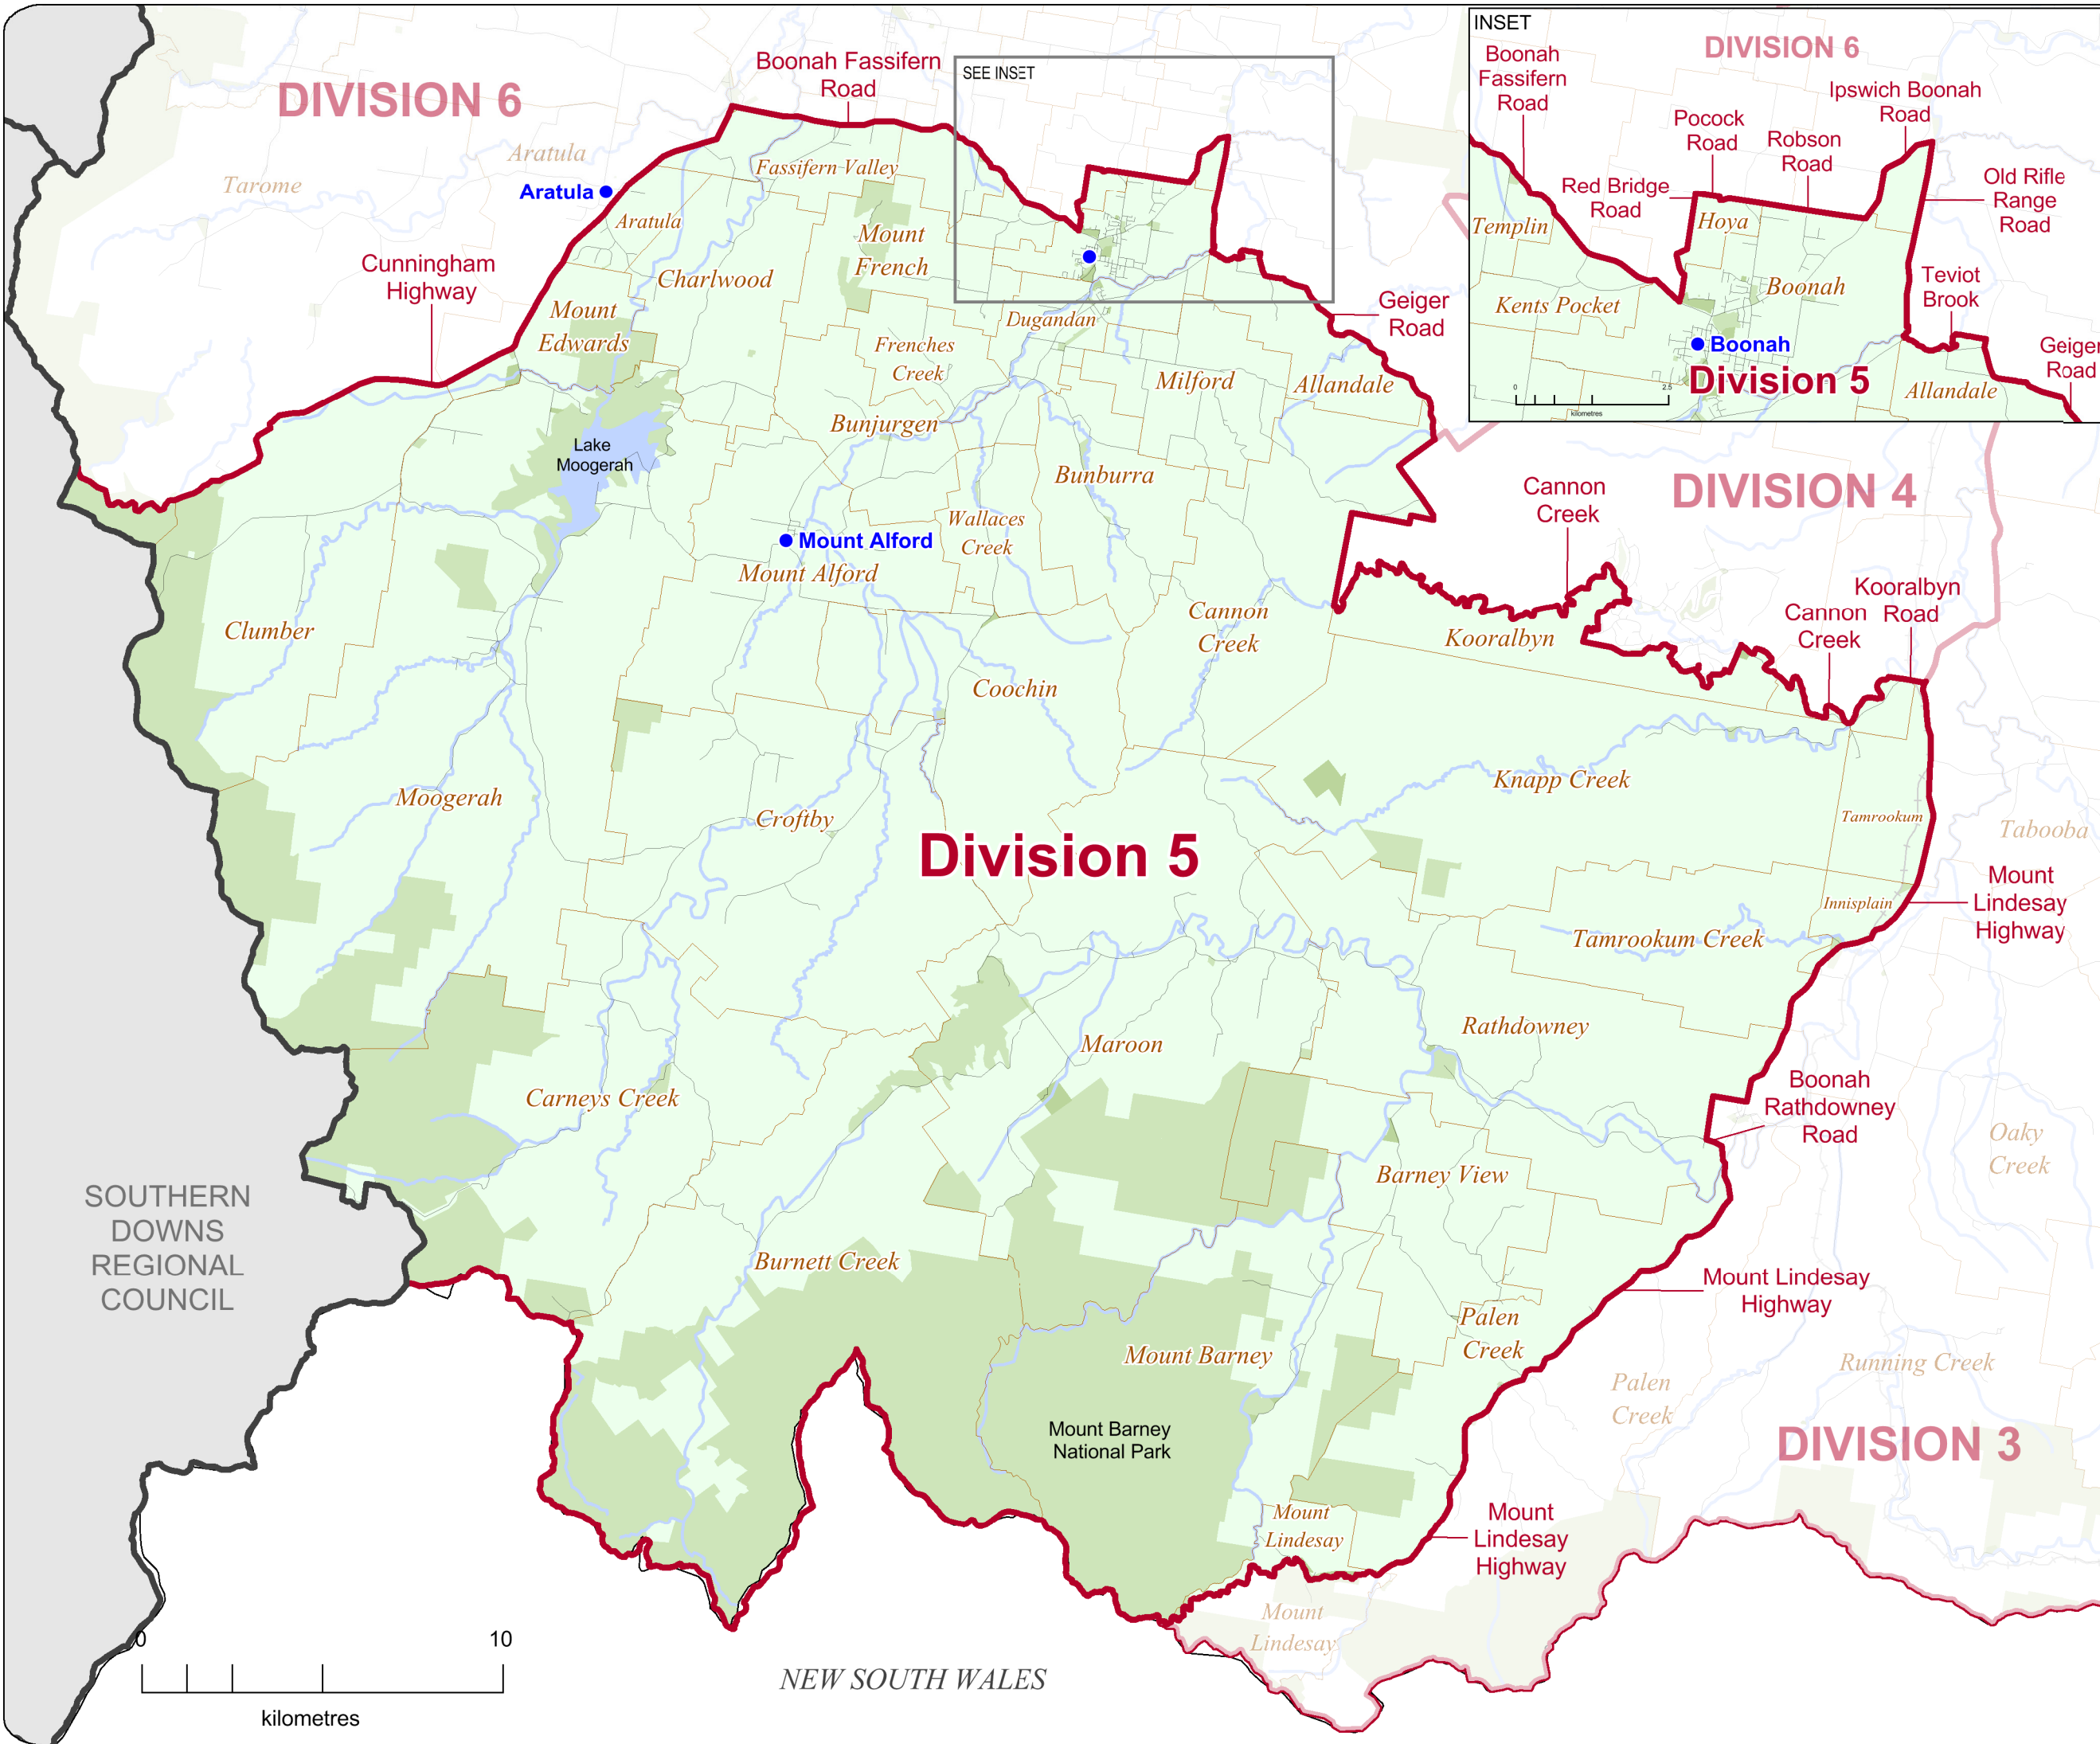

2016
QUEENSLAND
LOCAL GOVERNMENT ELECTIONS
SCENIC RIM REGIONAL
COUNCIL
DIVISION 5

Polling Date: 19 March 2016

- Polling Booth
- Town
- Local Government Area Boundary
- Division Boundary
- Locality Boundary
- Road
- Railway
- Watercourse / Waterbody
- Reserve / Park

DIVISION 5
Location Map

DISCLAIMER
 While every care has been taken to ensure the accuracy of this product, the Electoral Commission Queensland (ECQ) makes no representations or warranties about its accuracy, reliability, completeness or suitability for any particular purpose and disclaims all responsibility and all liability (including, without limitation, liability in negligence) for all expenses, losses, damages (including indirect and consequential damage) and cost which might be incurred as a result of the data being inaccurate or incomplete in any way and for any reason.

This map has been produced by the ECQ as a guide only, to show electoral boundaries and polling booths. It is not an official electoral boundary map.
 © Electoral Commission of Queensland 2015 (Local Government Change Commission)
 © The State of Queensland - 2015 (Department of Natural Resources and Mines)
 © 2015 Pitney Bowes Software Pty Ltd. All rights reserved